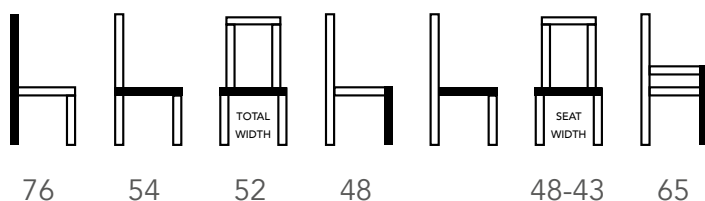

RUDY

Technical information

Extra images

MATEN / MEASUREMENTS

EXTRA INFO

MATERIALS

Frame	Beech/oak wood and plywood and chipboard
Zitting / Seat	Plywood and chipboard + Polyether 30+10+10 30/185; 10-18/130;
Rug / Back	PLYWOOD and Polyether foam; 20+25- 25/170;

PACKING

Package	KARTON
Nr. of pcs	1
Size of package	HxWxD: 88x63x55 cm
Weight package	10,5 KG